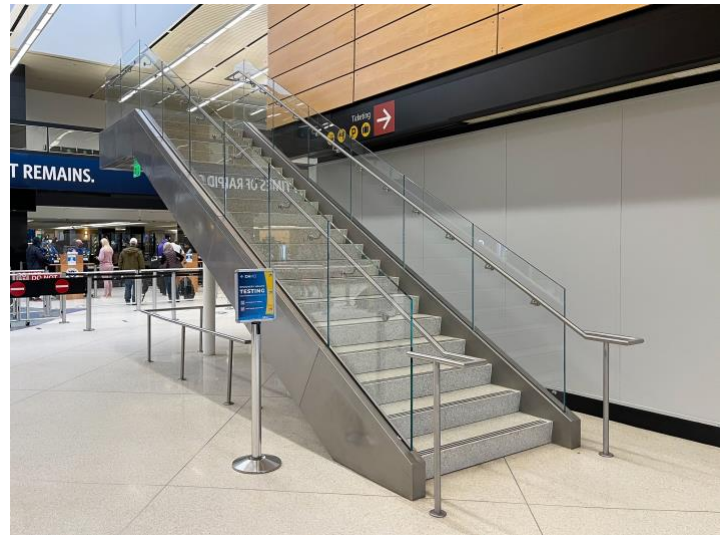

**** In the SEATAC parking garage we recommend parking near Level 2 near row K or Level 3 near row M****

From the parking garage,

>> Take the elevators/escalators to **Level 4 TICKETING**

>> Testing is located between the Southwest Airlines and American Airlines ticketing counters

>> Take the stairwell to the **right** up to the Mezzanine level

>> Testing is located immediately at the top of the stairs in room with the glass windows