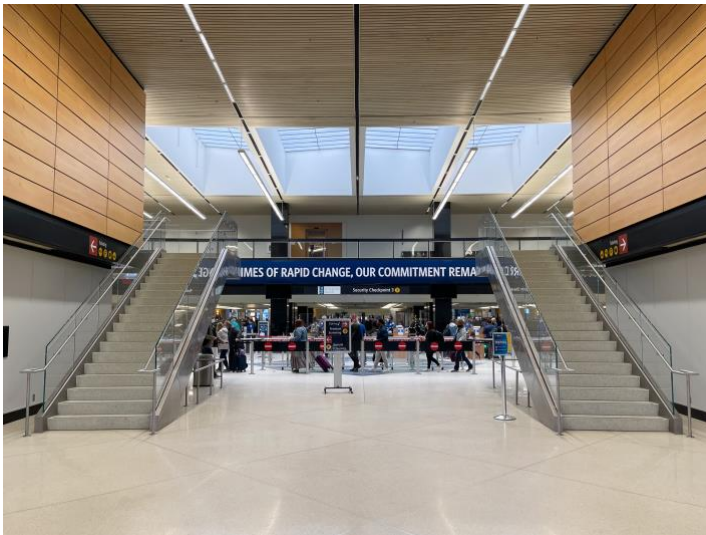

**** In the SEATAC parking garage we recommend parking near Level 2 near row K or Level 3 near row M****

From the parking garage,

>> Take the elevators/escalators to **Level 4 TICKETING**

>> Testing is located between the Southwest Airlines and American Airlines ticketing counters

>> Take the stairwell to the **right** up to the Mezzanine level

>> Testing is located immediately at the top of the stairs in room with the glass windows